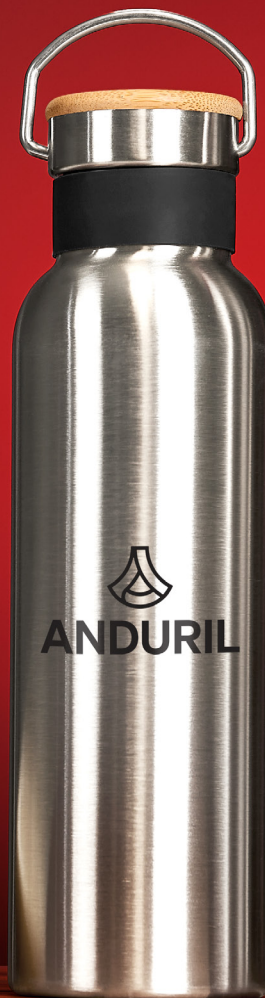

**GP-KS-25-B**  
**BERMUDA KORK RECYCLED STAINLESS**  
**STEEL WATER BOTTLE - 800ML**

SW NU R SA LT N BL

**DR-KS-285-B**  
**TUGELA RECYCLED ALUMINIUM**  
**WATER BOTTLE - 750ML**

SW CM SA N BL

Your **EVERYDAY ESSENTIAL** for clean sipping on the go with no spills or waste.

**ECO-CHIC BAMBOO LID MEETS**  
stainless steel insulation - freshness  
that lasts, wherever you go.

**KOOSH-8911**  
CONGO STAINLESS STEEL  
VACUUM WATER BOTTLE - 600ML

BL N R

**DR-KS-260-B**  
COSMO RECYCLED ALUMINIUM  
WATER BOTTLE - 650ML