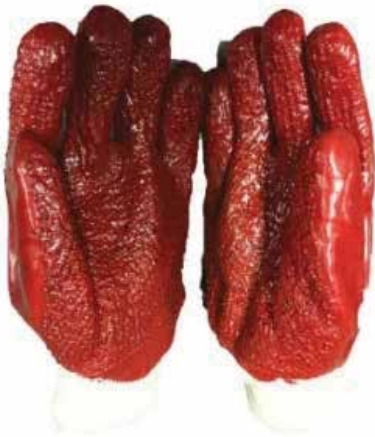

PVC GLOVES

CODE: G013-G
PVC KNIT WRIST
TERRY PALM RED